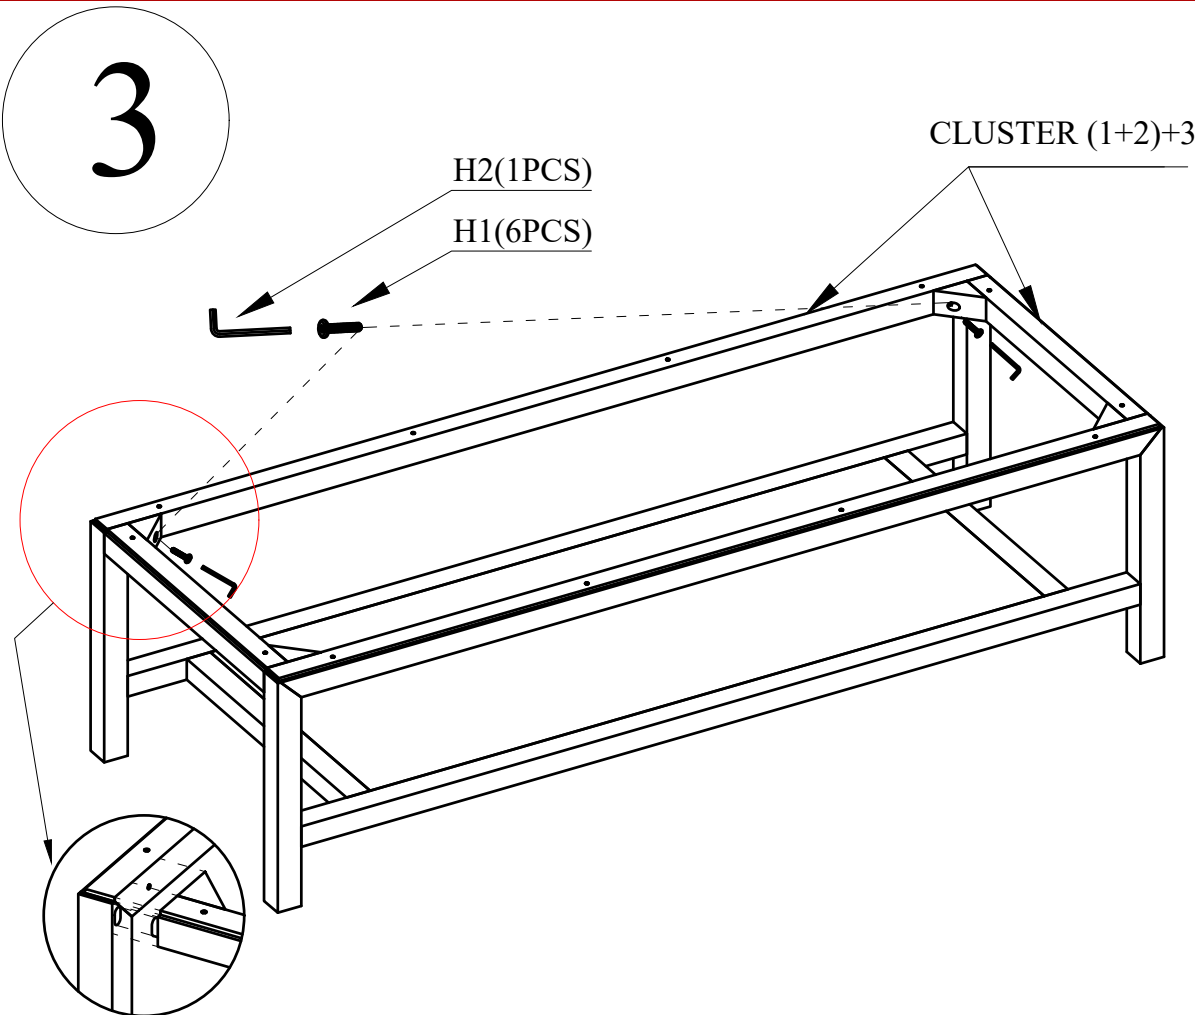

Assembly instructions

1

(H1) x 22 (M6x40)
countersunk hex
head wood screws

2

H2(1PCS)

H1(6PCS)

CLUSTER 1+2

3

H2(1PCS)

H1(6PCS)

CLUSTER (1+2)+3

(H2) x 1
Hexagon buckle

4

H1(12PCS)

H2(1PCS)

CLUSTER (1+2+3)+4