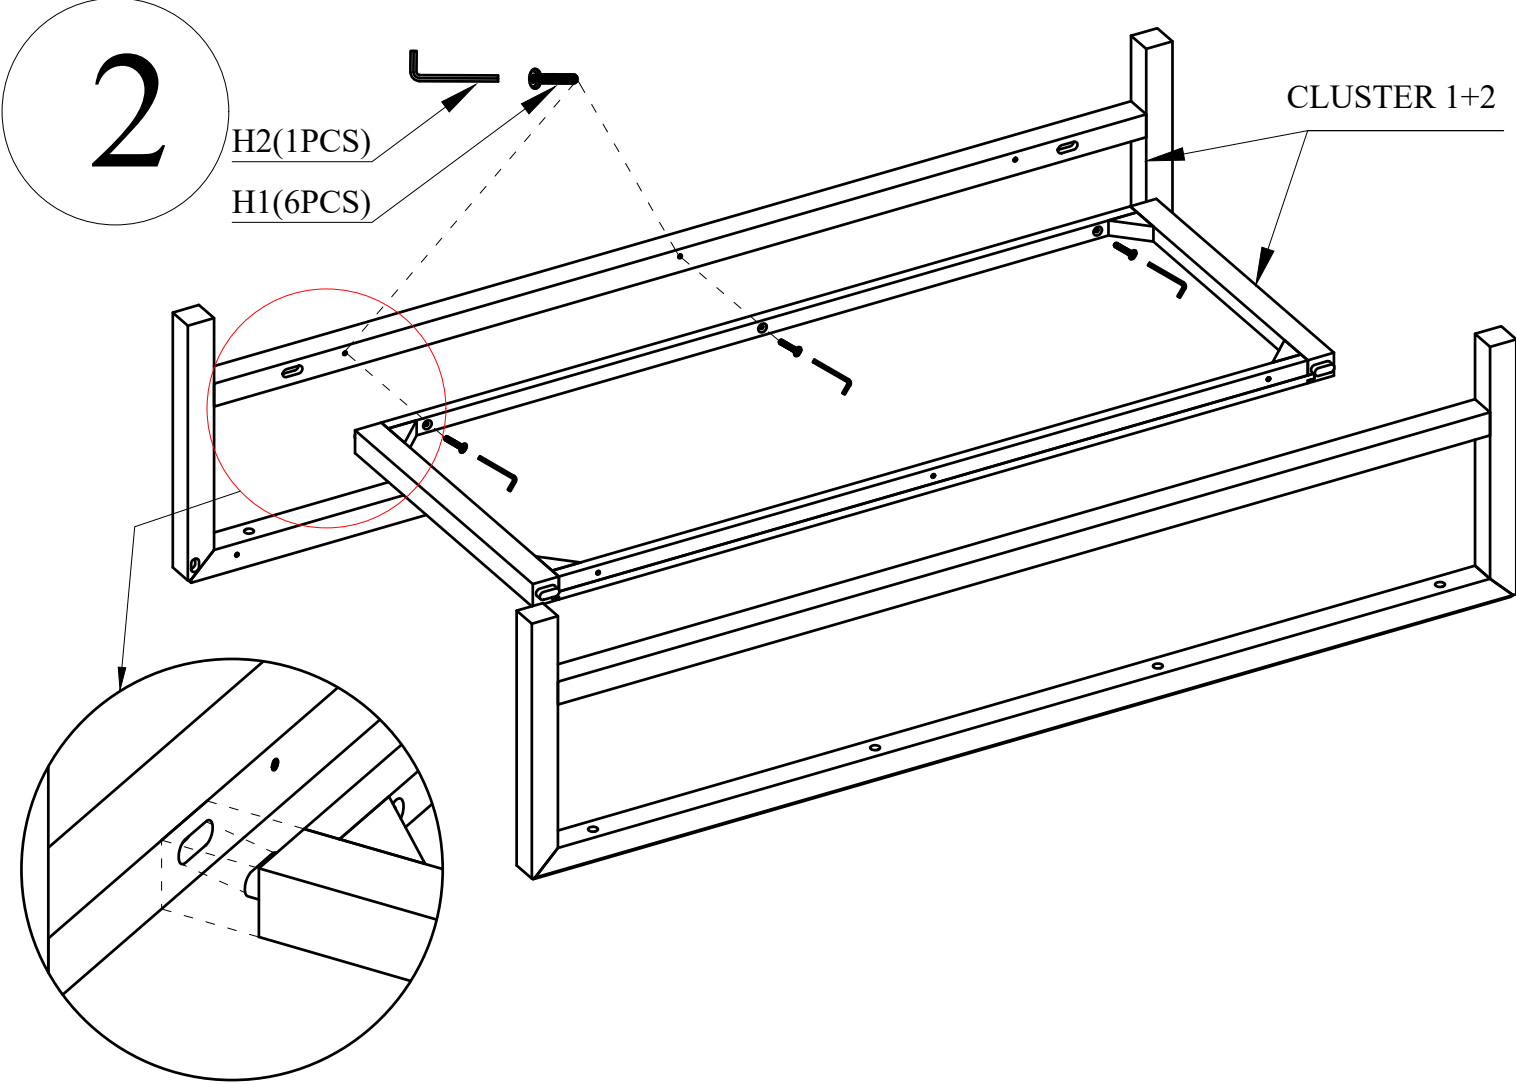

Assembly instructions

1

(H1) x 22 (M6x40)
countersunk hex
head wood screws

2

H2(1PCS)

H1(6PCS)

CLUSTER 1+2

3

H2(1PCS)

H1(6PCS)

CLUSTER (1+2)+3

(H2) x 1
Hexagon buckle

4

H1(12PCS)

H2(1PCS)

CLUSTER (1+2+3)+4