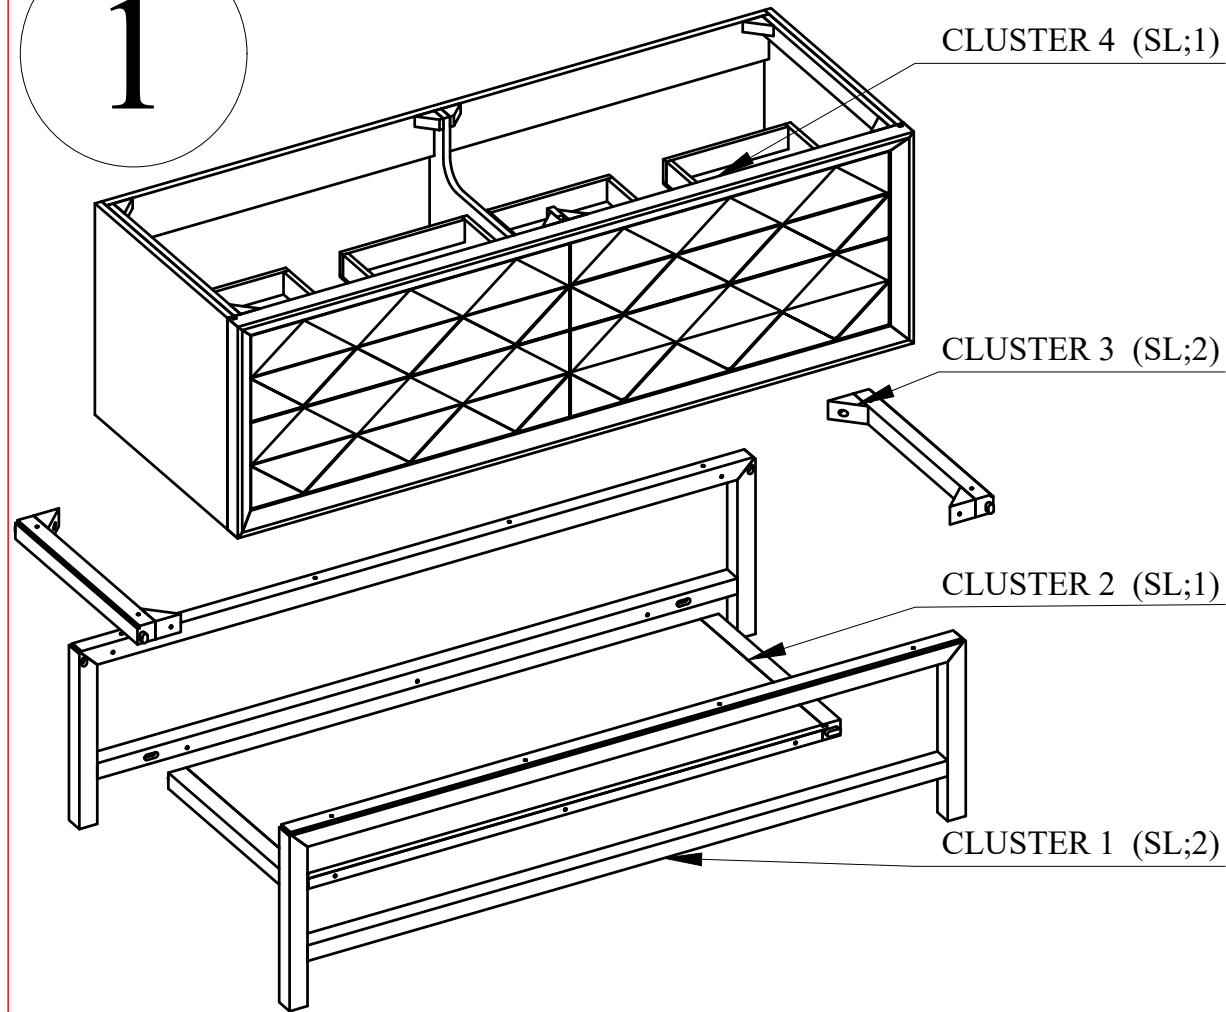

Assembly instructions

1

(H1) x 22 (M6x40)
countersunk hex
head wood screws

2

H2(1PCS)

H1(6PCS)

CLUSTER 1+2

3

H2(1PCS)

H1(6PCS)

CLUSTER (1+2)+3

(H2) x 1
Hexagon buckle

4

H1(12PCS)

H2(1PCS)

CLUSTER (1+2+3)+4