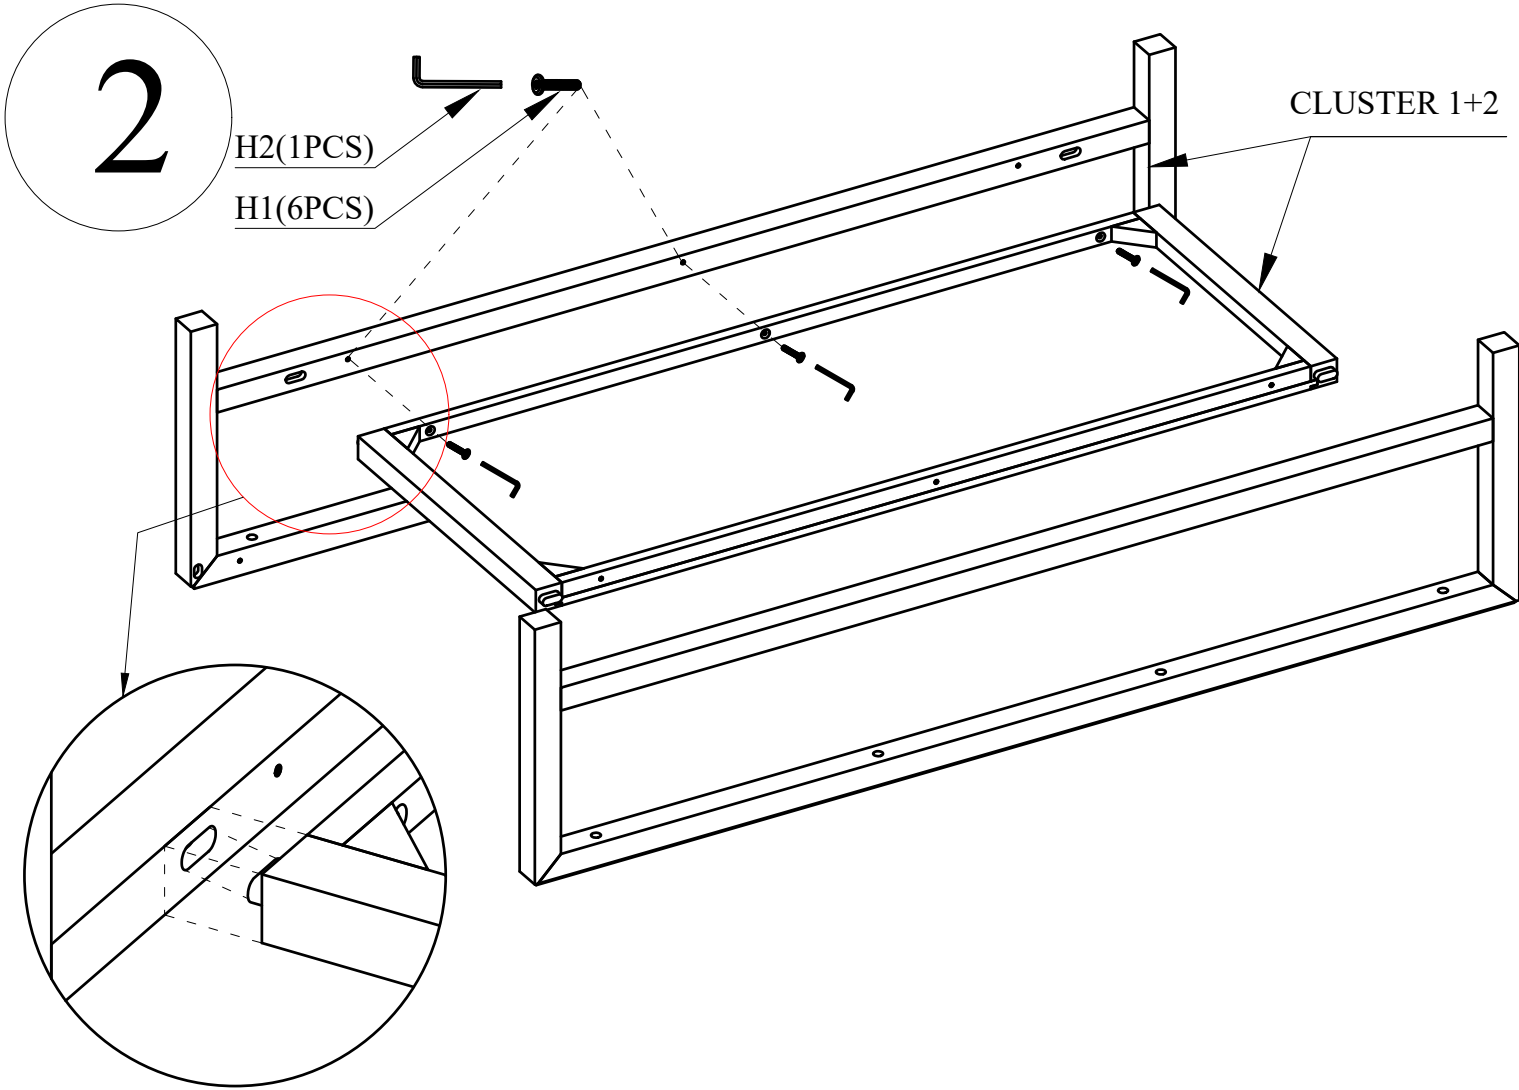

Assembly instructions

1

(H1) x 22 (M6x40)
countersunk hex
head wood screws

2

3

(H2) x 1
Hexagon buckle

4