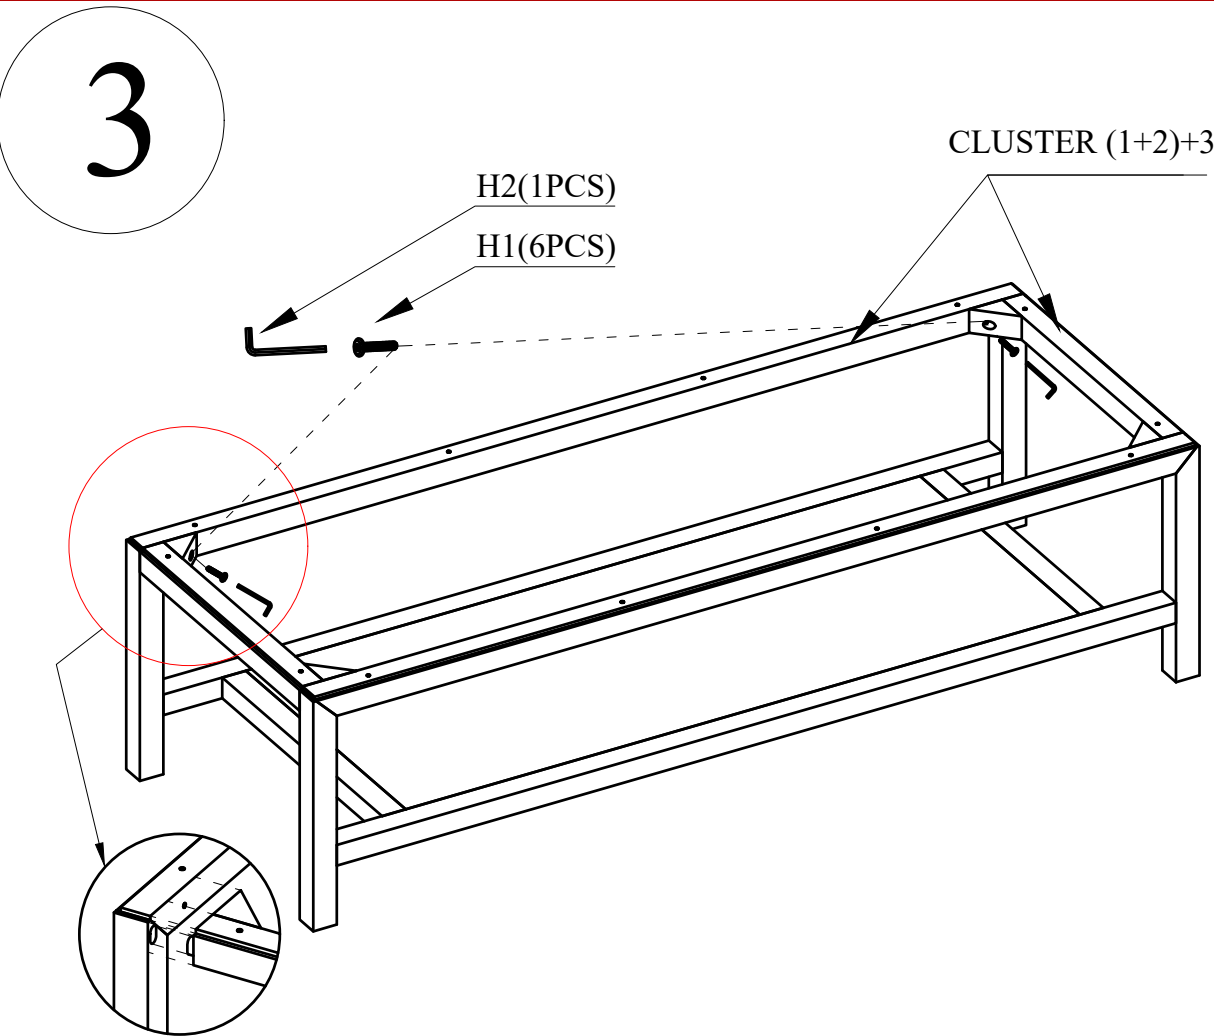

## 1

(H1) x 22 (M6x40)  
countersunk hex  
head wood screws

## 2

## 3

(H2) x 1  
Hexagon buckle