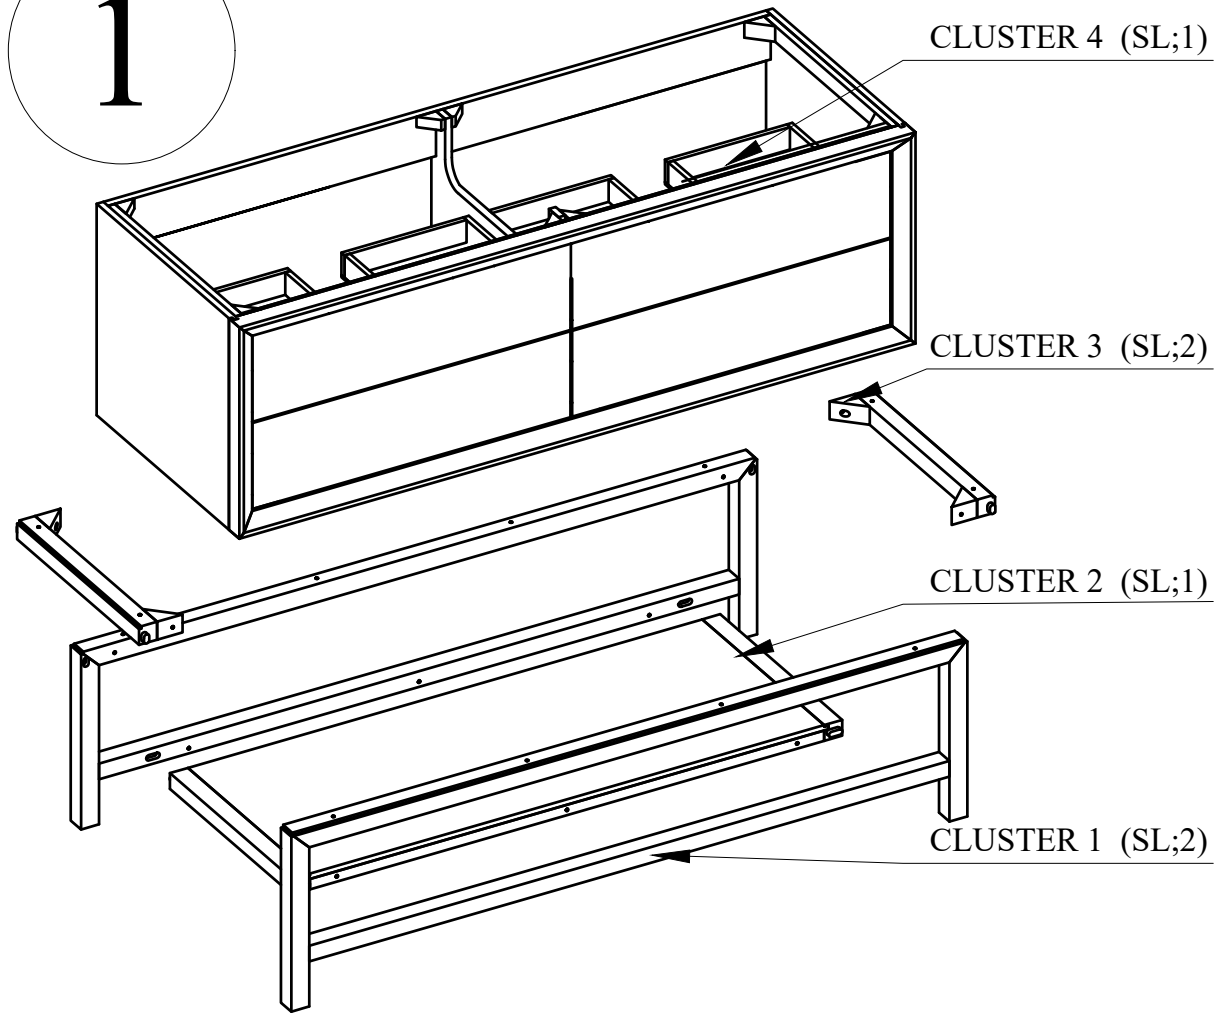

# Assembly instructions

## 1

(H1) x 22 (M6x40)  
countersunk hex  
head wood screws

## 3

(H2) x 1  
Hexagon buckle