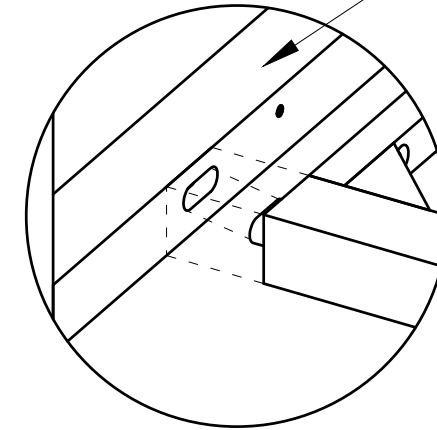

Assembly instructions

1

(H1) x 18 (M6x40)
countersunk hex
head wood screws

2

H2(1PCS)

H1(4PCS)

CLUSTER 1+2

3

H2(1PCS)

H1(4PCS)

CLUSTER (1+2)+3

(H2) x 1
Hexagon buckle

4

H1(10PCS)

H2(1PCS)

CLUSTER (1+2+3)+4