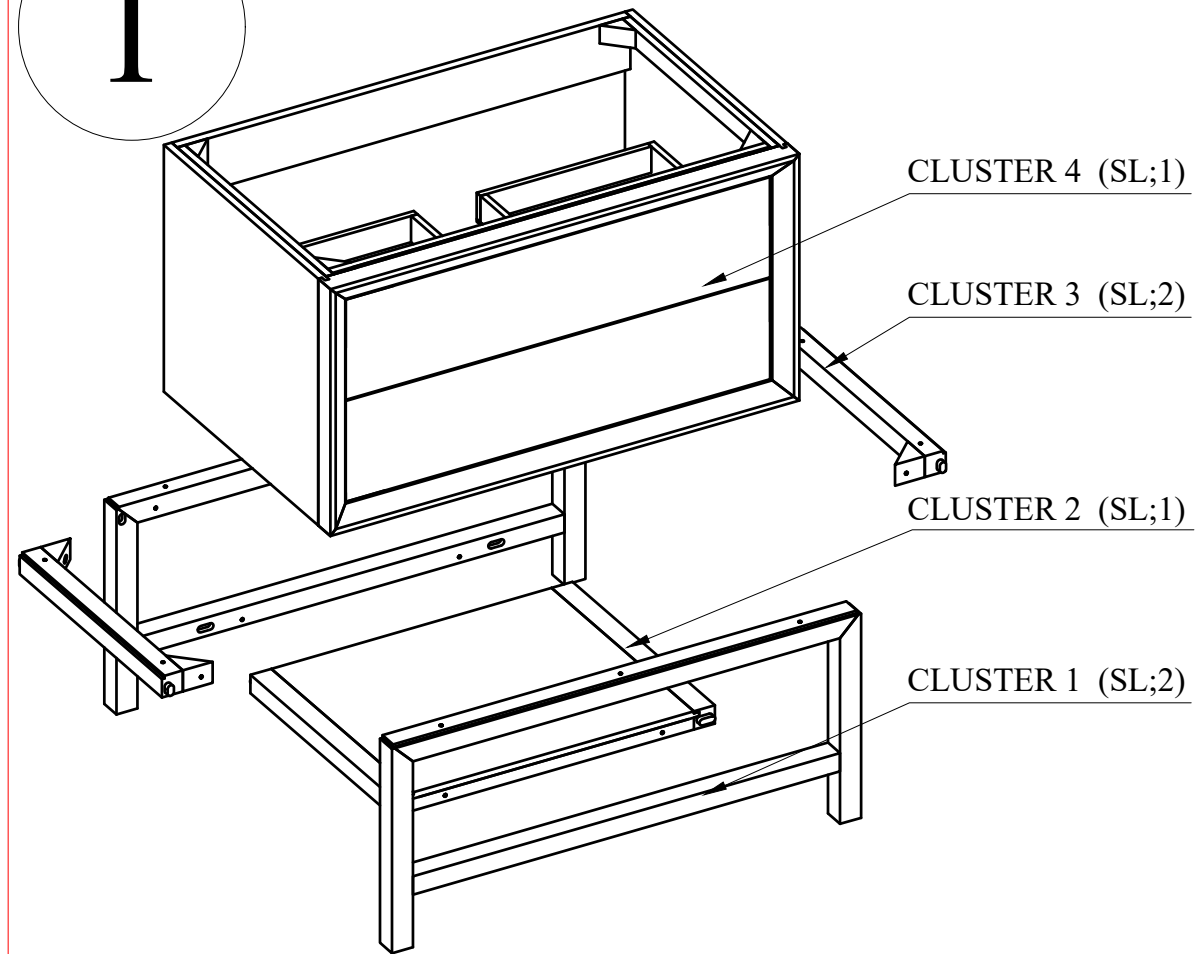

Assembly instructions

1

(H1) x 18 (M6x40)
countersunk hex
head wood screws

2

H2(1PCS)

H1(4PCS)

CLUSTER 1+2

3

H2(1PCS)

H1(4PCS)

CLUSTER (1+2)+3

(H2) x 1
Hexagon buckle

4

H1(10PCS)

H2(1PCS)

CLUSTER (1+2+3)+4