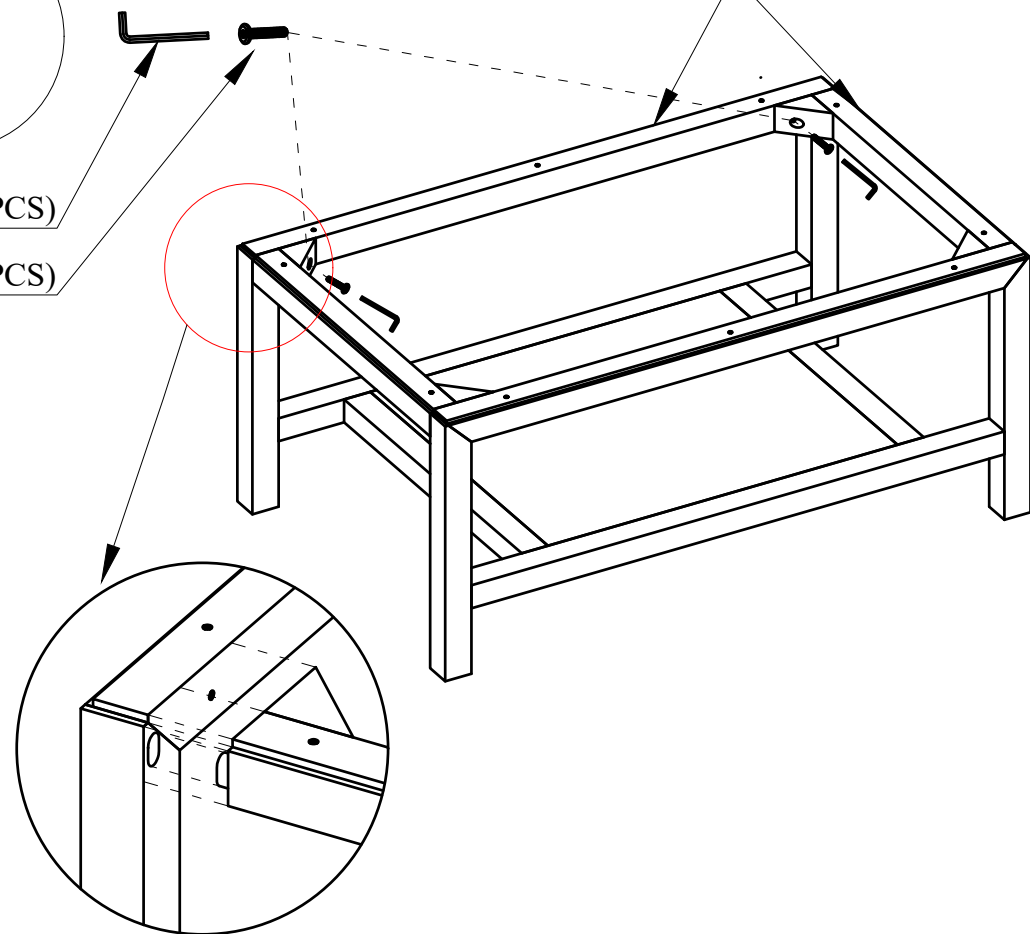

Assembly instructions

1

(H1) x 18 (M6x40)
countersunk hex
head wood screws

2

H2(1PCS)

H1(4PCS)

CLUSTER 1+2

3

H2(1PCS)

H1(4PCS)

CLUSTER (1+2)+3

(H2) x 1
Hexagon buckle

4

H1(10PCS)

H2(1PCS)

CLUSTER (1+2+3)+4